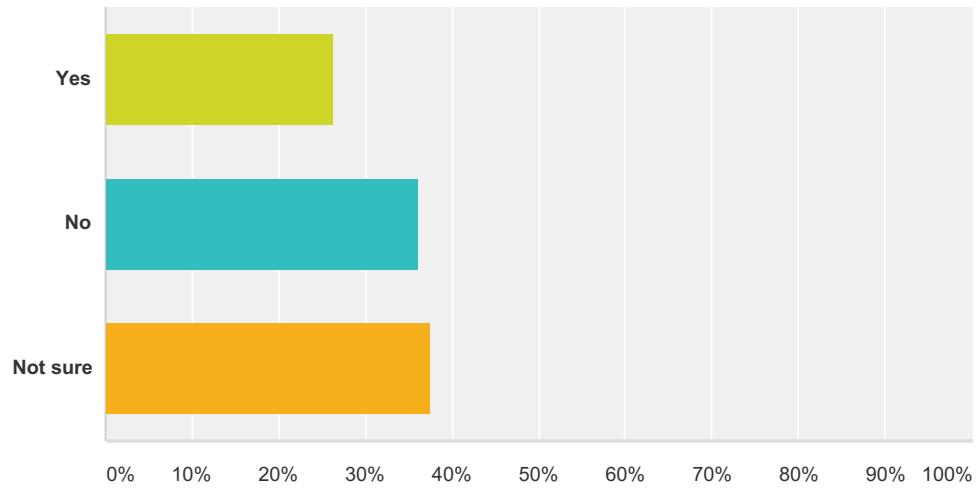

Q13 12. Would you use a late bus home from Banbury to Deddington? Tick your choice

Answered: 72 Skipped: 1

Answer Choices	Responses
Yes	26.39% 19
No	36.11% 26
Not sure	37.50% 27
Total	72

#	If yes, what time should it leave Banbury?	Date
1	8pm	11/30/2014 9:37 AM
2	8.30	11/30/2014 6:00 AM
3	8pm	11/30/2014 5:58 AM
4	11pm	11/30/2014 5:25 AM
5	8pm	11/30/2014 5:23 AM
6	9, 10, 11	11/30/2014 5:13 AM
7	10.30pm	11/30/2014 5:10 AM
8	10pm	11/30/2014 5:08 AM
9	1am	11/25/2014 8:38 AM
10	5	11/10/2014 9:38 AM
11	9.30 or 10.30 pm	11/10/2014 9:28 AM
12	11pm	11/10/2014 3:25 AM
13	7.00pm	11/9/2014 11:26 AM
14	11pm - 12am	11/9/2014 9:15 AM
15	9 or 10pm	11/9/2014 7:14 AM
16	9.00pm	11/4/2014 12:05 PM
17	11.30 pm	11/3/2014 12:53 PM