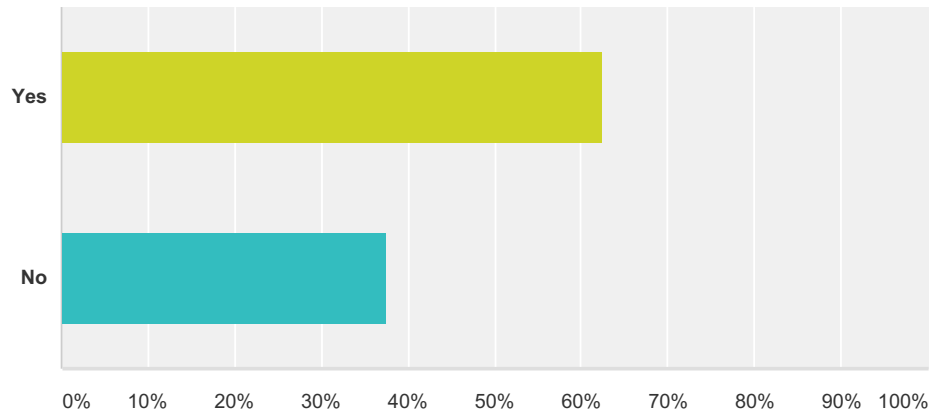

Q6 5. Do you think there is enough for young people to do in the parish? Tick your choice

Answered: 72 Skipped: 1

Answer Choices	Responses
Yes	62.50% 45
No	37.50% 27
Total	72