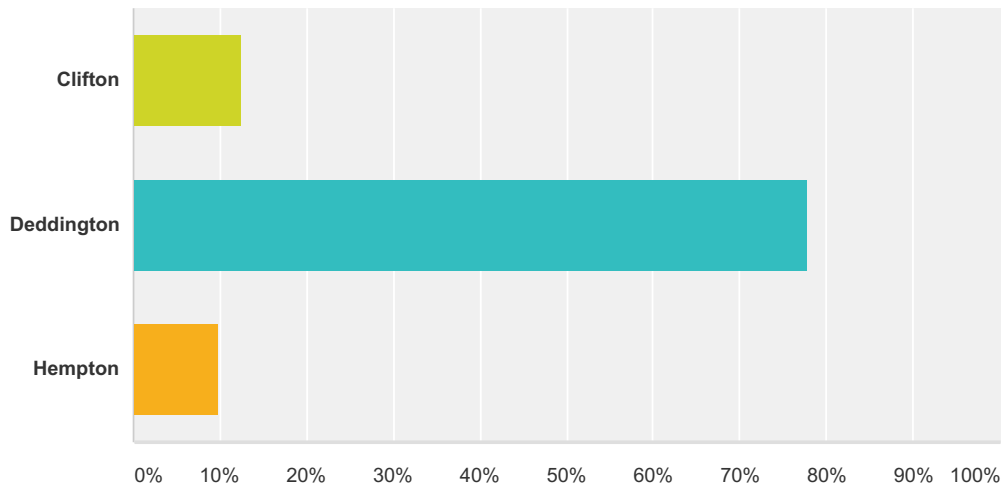

Q4 3. Which village do you live in?

Answered: 72 Skipped: 1

Answer Choices	Responses
Clifton	12.50% 9
Deddington	77.78% 56
Hempton	9.72% 7
Total	72