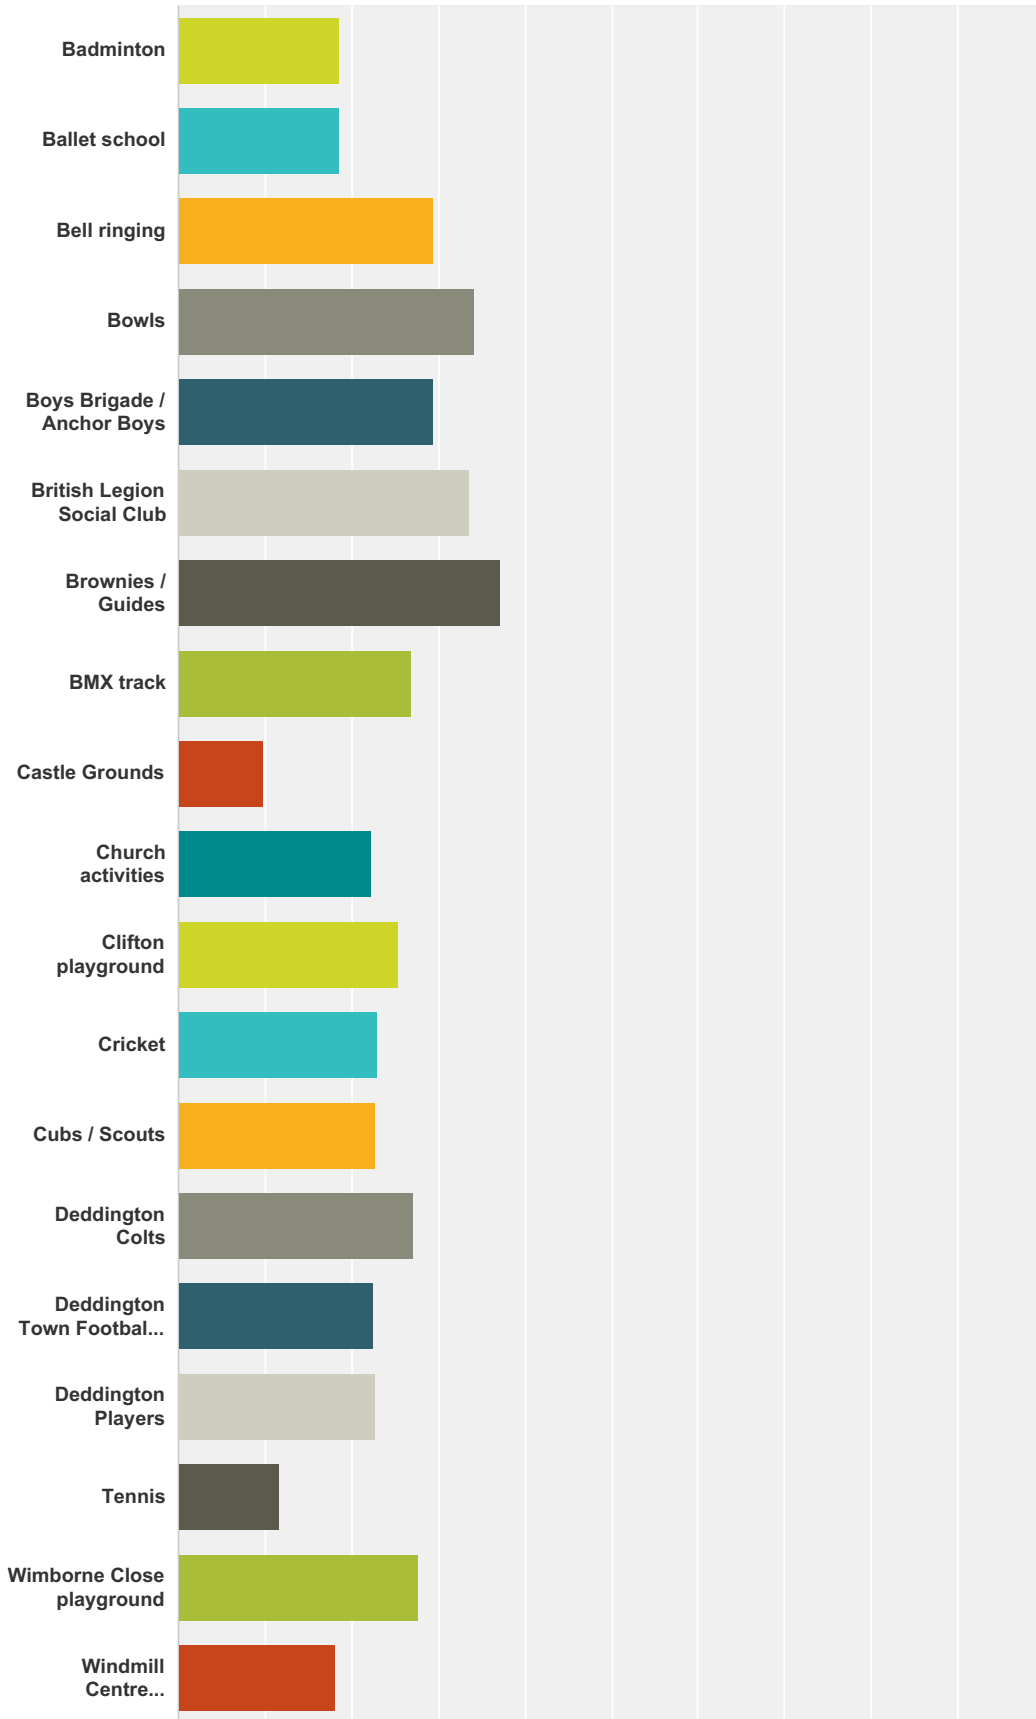

### Q4 3. Which village do you live in?

Answered: 72 Skipped: 1

Answer Choices	Responses
Clifton	12.50% 9
Deddington	77.78% 56
Hempton	9.72% 7
<b>Total</b>	<b>72</b>

**Q5 4. Which youth activities and facilities do you regularly use in the parish? Rank in order of importance to you (1 = most important, 22 = least important)**

Answered: 61 Skipped: 12

Answer Choices	Average Number	Total Number	Responses
Badminton	9	252	27
Ballet school	9	305	33
Bell ringing	15	382	26
Bowls	17	429	25
Boys Brigade / Anchor Boys	15	397	27
British Legion Social Club	17	404	24
Brownies / Guides	19	558	30
BMX track	13	363	27
Castle Grounds	5	220	45
Church activities	11	346	31
Clifton playground	13	396	31
Cricket	12	345	30
Cubs / Scouts	11	329	29
Deddington Colts	14	339	25
Deddington Town Football Club	11	293	26
Deddington Players	11	386	34
Tennis	6	206	35
Wimborne Close playground	14	374	27
Windmill Centre playground (junior)	9	309	34
Windmill Centre playground (senior)	6	246	44
Youth Club	10	262	27
Other, please specify	7	40	6
<b>Total Respondents: 61</b>			