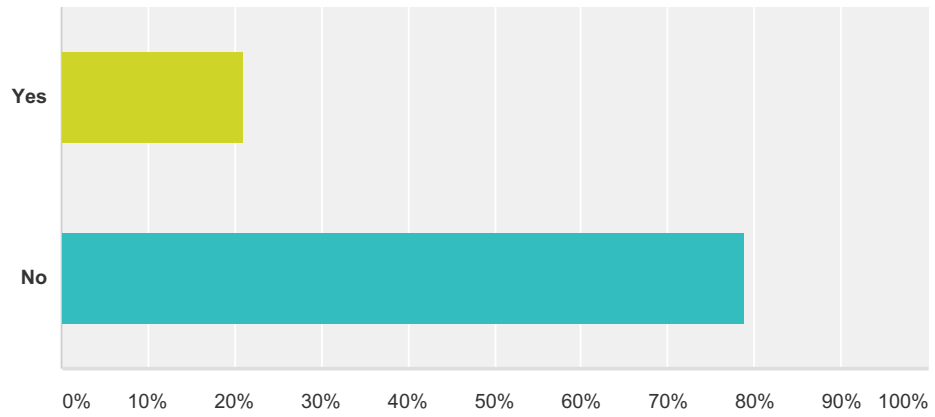

Q10 9. Do you have problems getting transport/lifts to go places? Tick your choice

Answered: 71 Skipped: 2

Answer Choices	Responses	
Yes	21.13%	15
No	78.87%	56
Total		71