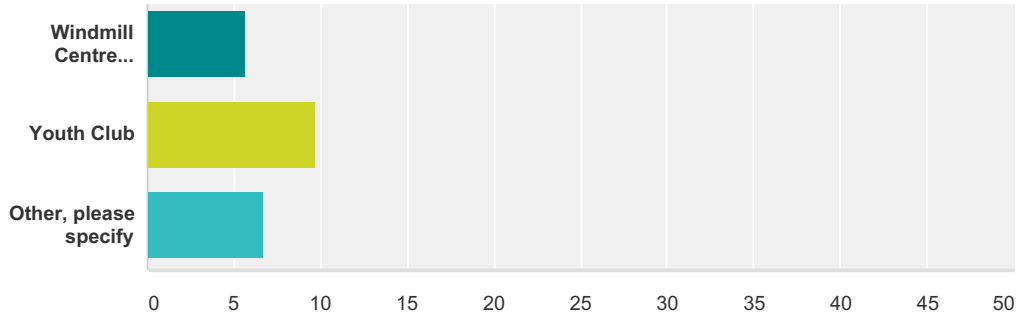

Answer Choices	Average Number	Total Number	Responses
Badminton	9	252	27
Ballet school	9	305	33
Bell ringing	15	382	26
Bowls	17	429	25
Boys Brigade / Anchor Boys	15	397	27
British Legion Social Club	17	404	24
Brownies / Guides	19	558	30
BMX track	13	363	27
Castle Grounds	5	220	45
Church activities	11	346	31
Clifton playground	13	396	31
Cricket	12	345	30
Cubs / Scouts	11	329	29
Deddington Colts	14	339	25
Deddington Town Football Club	11	293	26
Deddington Players	11	386	34
Tennis	6	206	35
Wimborne Close playground	14	374	27
Windmill Centre playground (junior)	9	309	34
Windmill Centre playground (senior)	6	246	44
Youth Club	10	262	27
Other, please specify	7	40	6
Total Respondents: 61			

#	Badminton	Date
1	22	11/30/2014 5:29 AM
2	12	11/30/2014 5:13 AM
3	2	11/10/2014 9:38 AM