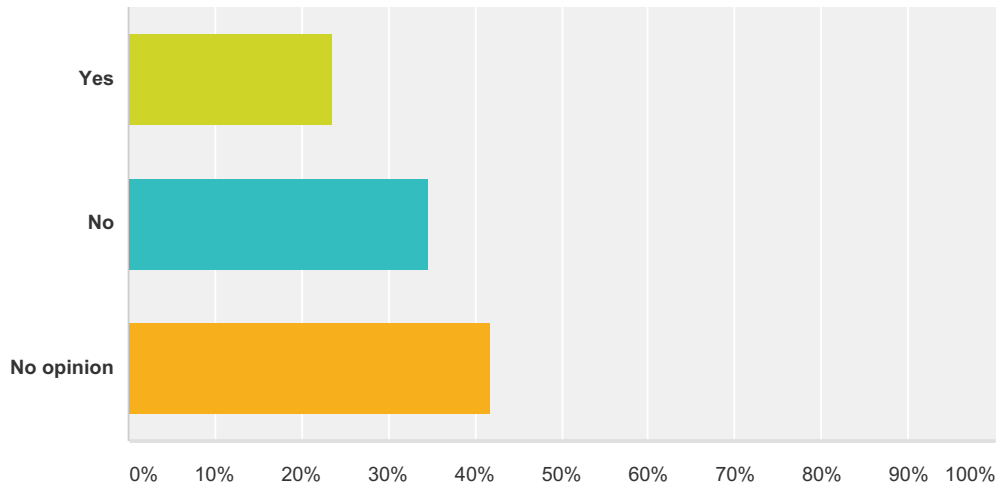

Q16 15. When you reach the time to buy or rent your own home would you like to stay in Deddington parish?Tick your choice

Answered: 72 Skipped: 1

Answer Choices	Responses
Yes	23.61% 17
No	34.72% 25
No opinion	41.67% 30
Total	72