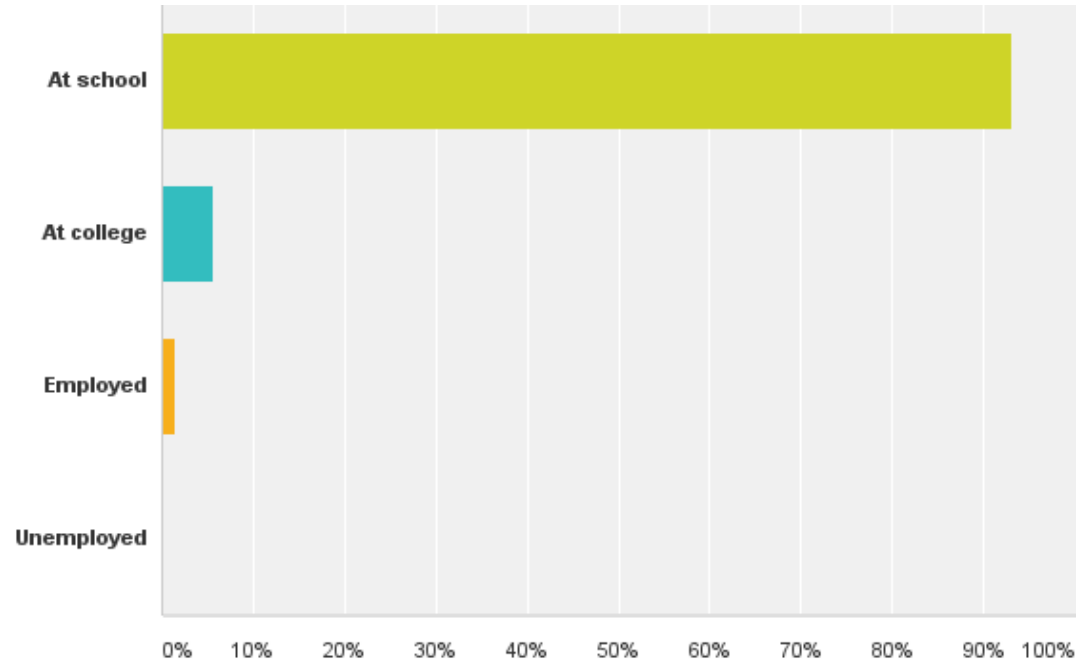

Youth Questionnaire - Deddington Neighbourhood Plan 2014

Saturday, December 13, 2014

73

Total Responses

Date Created: Friday, September 05, 2014

Complete Responses: 73

Q3: 2. Are you:

Answered: 72 Skipped: 1

Q3: 2. Are you:

Answered: 72 Skipped: 1

Answer Choices	Responses
At school	93.06% 67
At college	5.56% 4
Employed	1.39% 1
Unemployed	0.00% 0
Total	72

Q4: 3. Which village do you live in?

Answered: 72 Skipped: 1