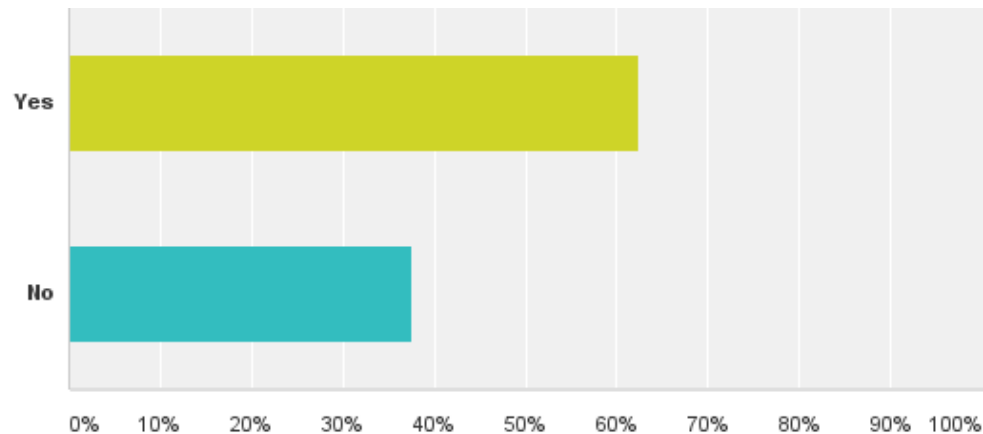

the parish? Rank in order of importance to you (1 = most important, 22 = least important)

Answered: 61 Skipped: 12

Answer Choices	Average Number	Total Number	Responses
Badminton	9	252	27
Ballet school	9	305	33
Bell ringing	15	382	26
Bowls	17	429	25
Boys Brigade / Anchor Boys	15	397	27
British Legion Social Club	17	404	24
Brownies / Guides	19	558	30
BMX track	13	363	27
Castle Grounds	5	220	45
Church activities	11	346	31
Clifton playground	13	396	31
Cricket	12	345	30

Q6: 5. Do you think there is enough for young people to do in the parish? Tick your choice

Answered: 72 Skipped: 1