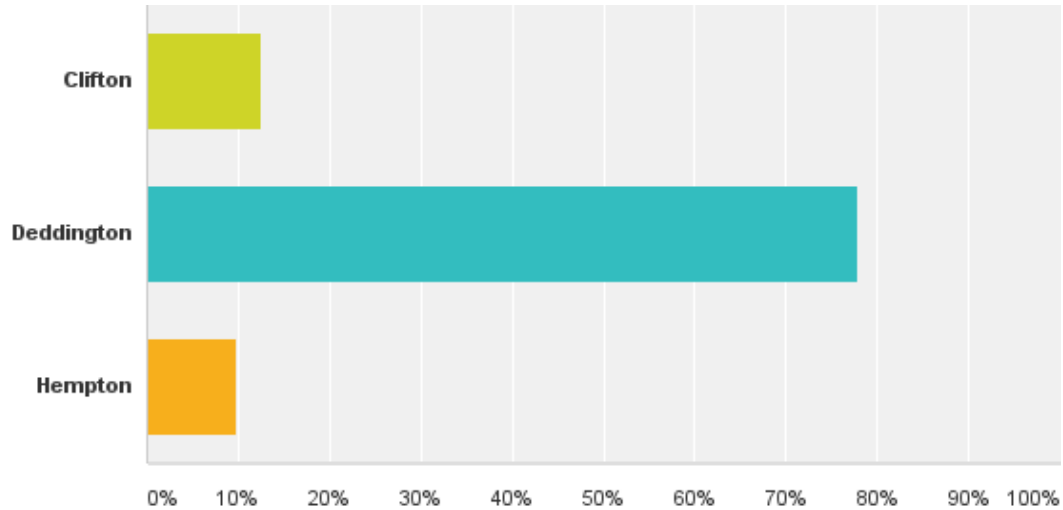

Q4: 3. Which village do you live in?

Answered: 72 Skipped: 1